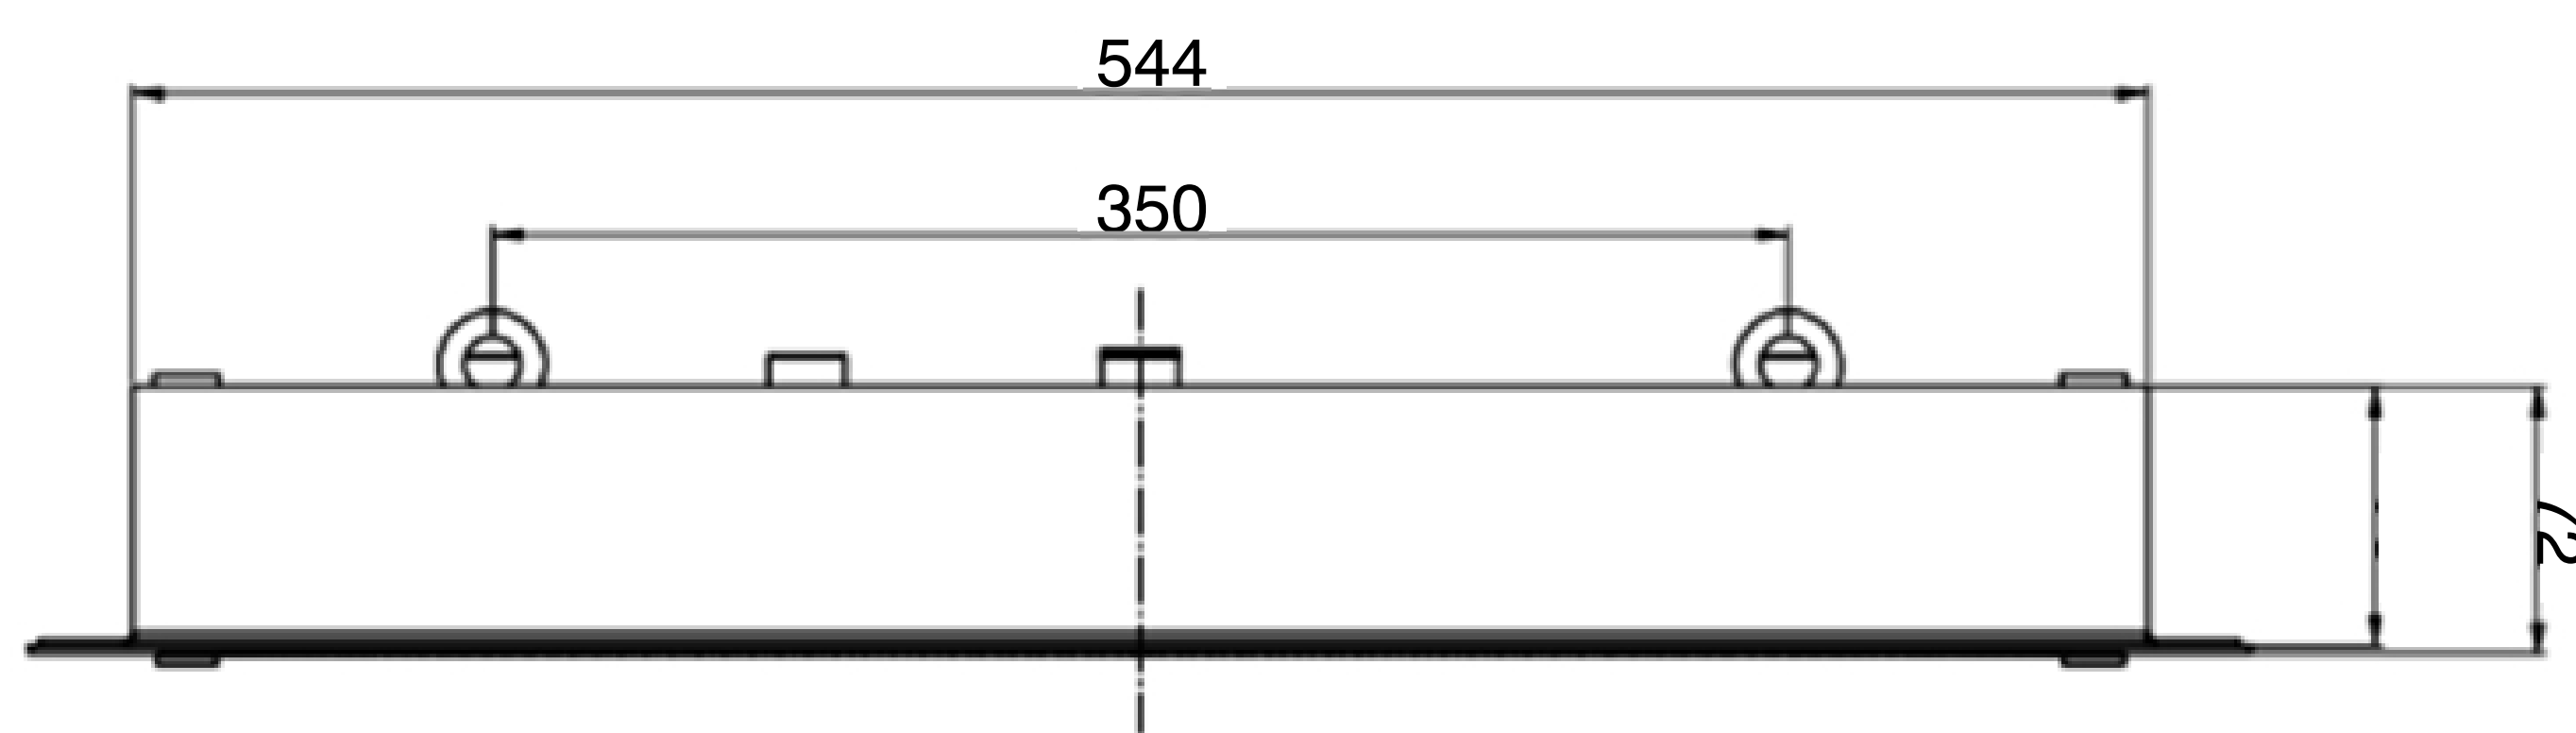

# SS 3 Function Concealed Ceiling Mounted Shower

Product Code : **5018**

## Technical Drawing

All dimension are in **mm**