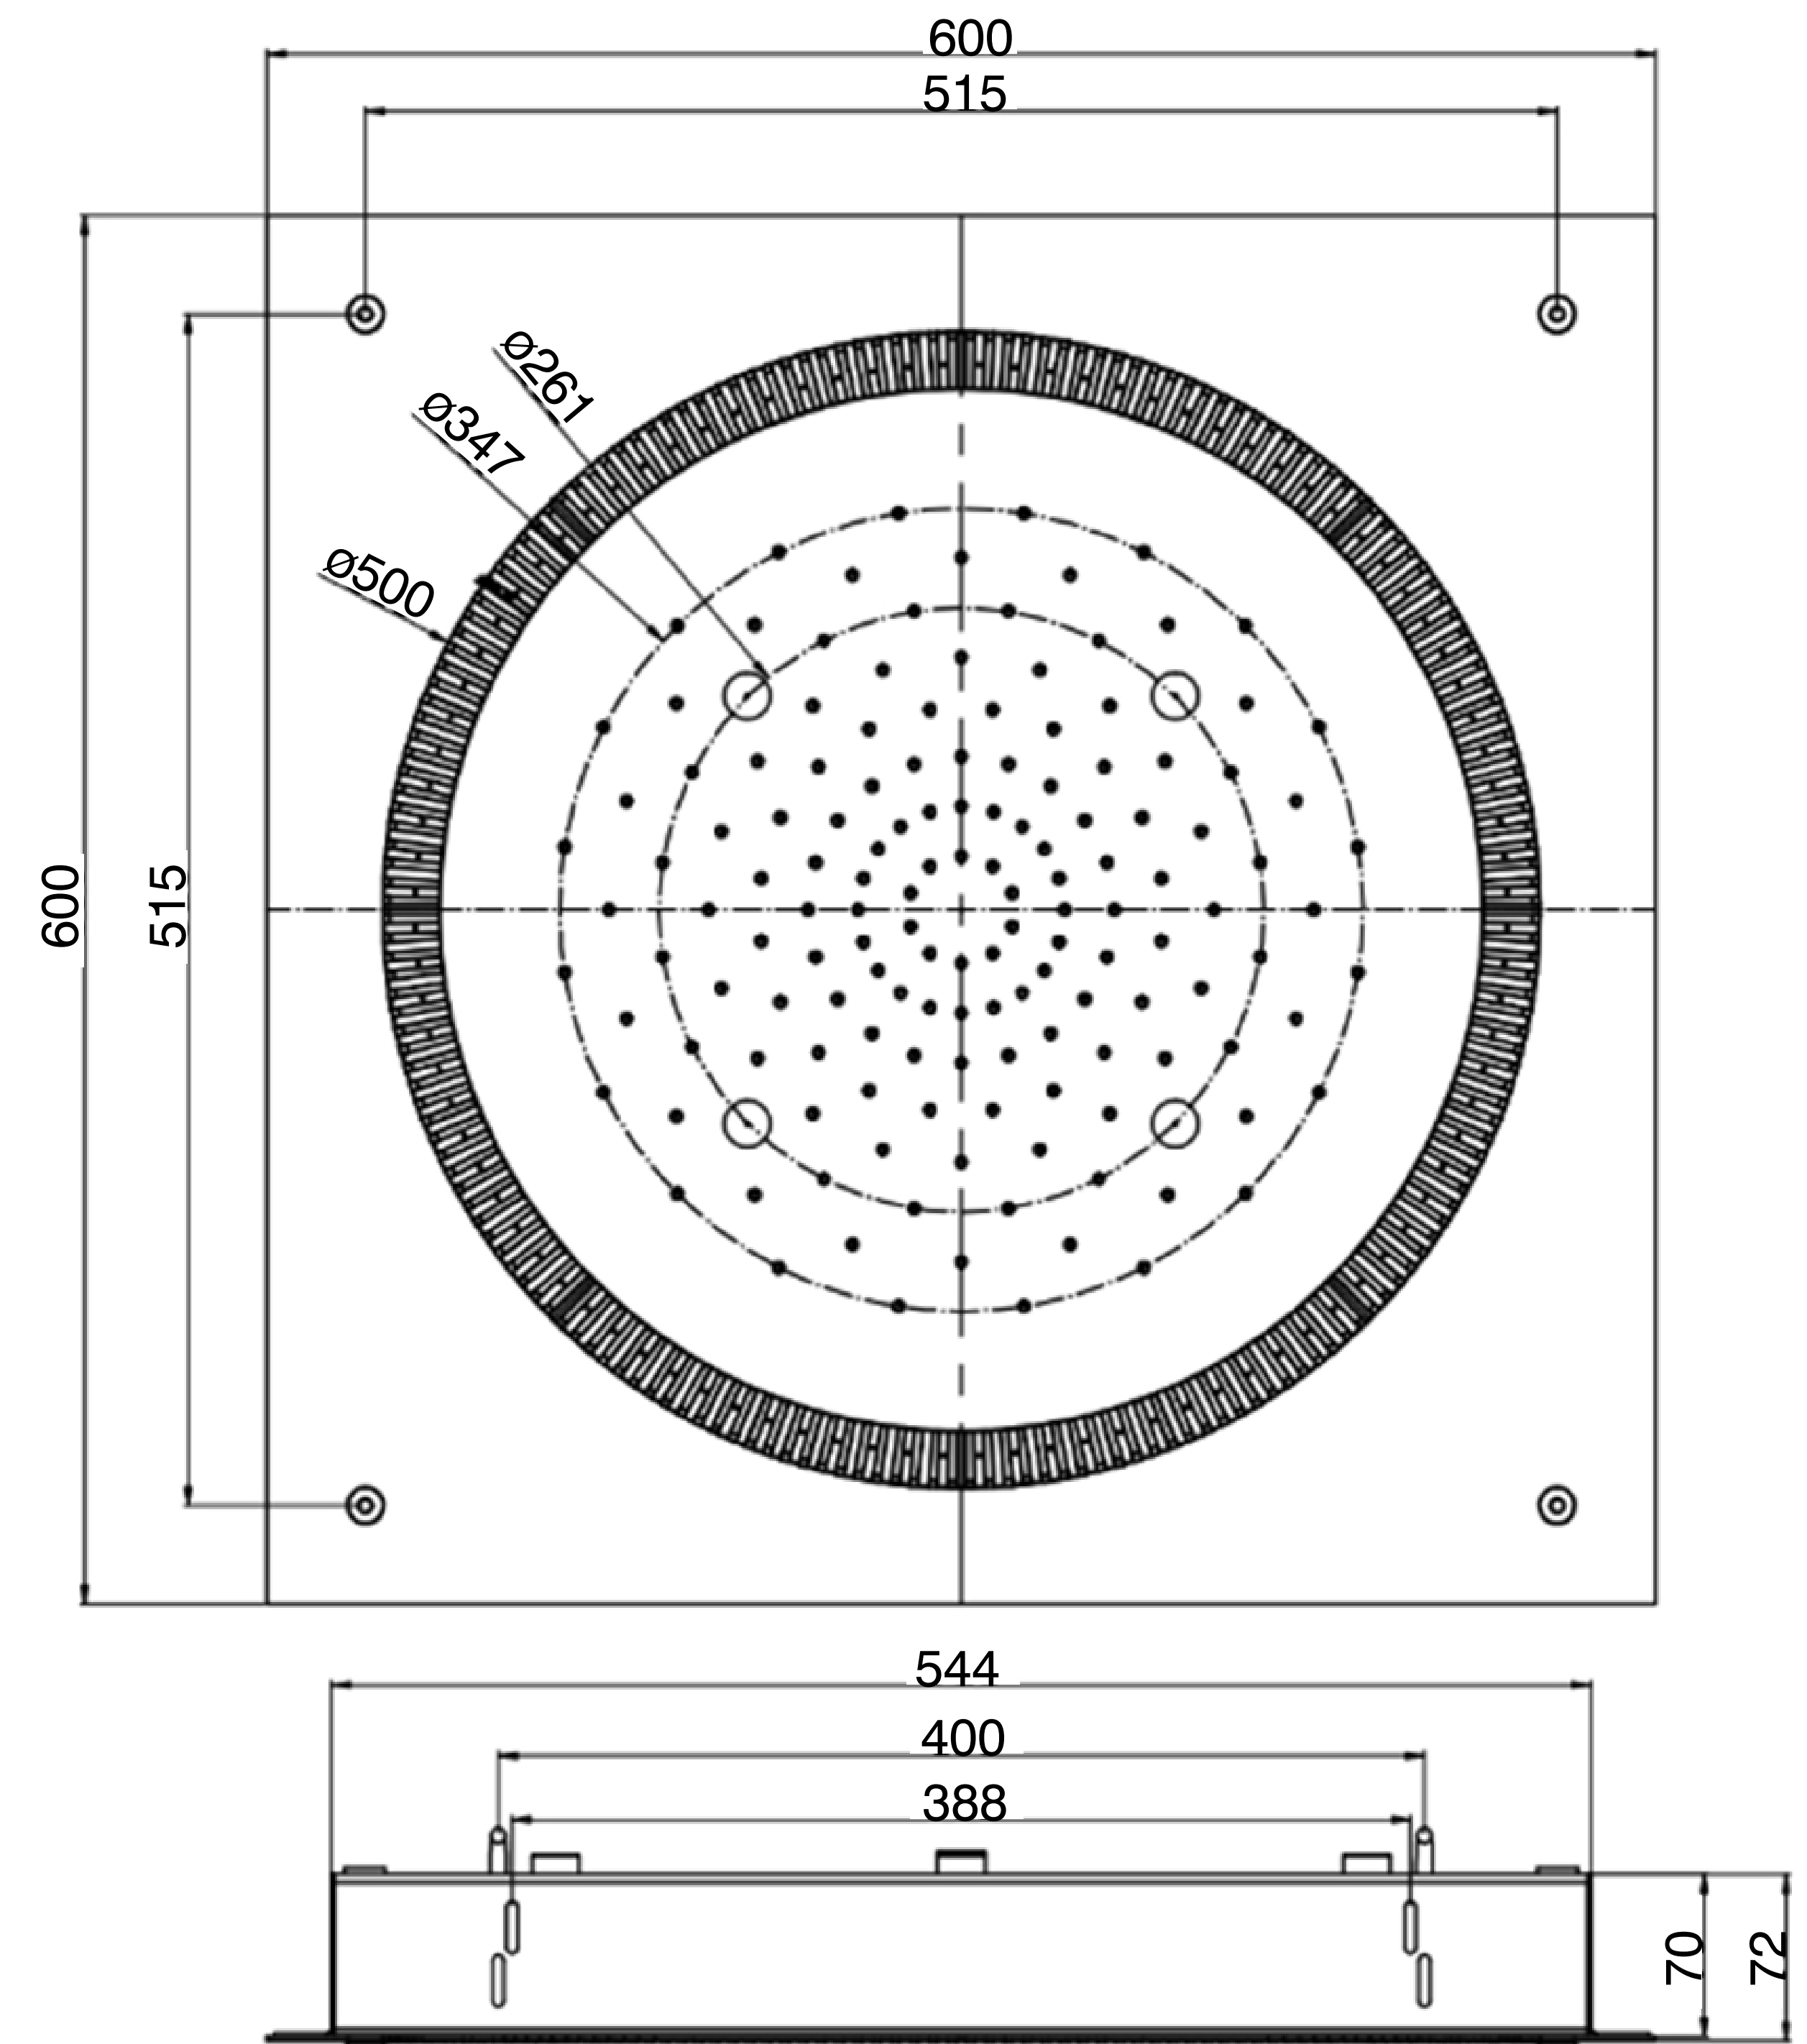

# SS 3 Function Concealed Ceiling Mounted Shower

Product Code : **5018**

## Technical Drawing

All dimension are in **mm**